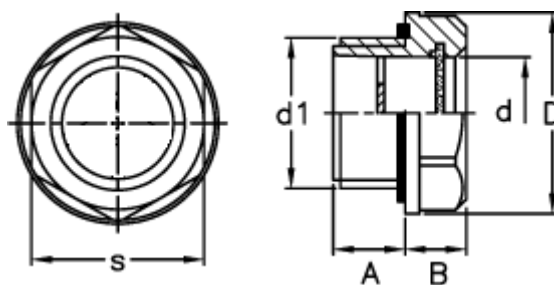

Data Sheet

Article number: 2311014546
Description: E+G Oil level indicator
HGFT.25/SL-1 1/4

Measures

A	= 11.0
B	= 9.0
d	= 30.0
D	= 50.0
d1	= G 1 1/4
s	= 46
Tightening torque N m = 12 to 15	